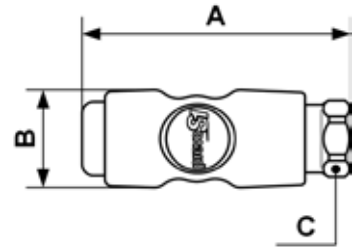

PREVOS1 SAFETY QUICK COUPLINGS 1/2» INDUSTRIAL PROFILE PLATE

Female coupler on plate

Profile : ISO 6150B

Min/max operating pressure 29 / 174 psi	ID passage 1/2"	Temperature min/max 5 / 158 °F
---------------------------------------------------	---------------------------	------------------------------------------

Part number	Female thread	Net weight (Kg)
ISI 111202EBCP	NPT3/8	0.25
ISI 111203EBCP	NPT1/2	0,238
ISI 111204EBCP	NPT3/4	0.25